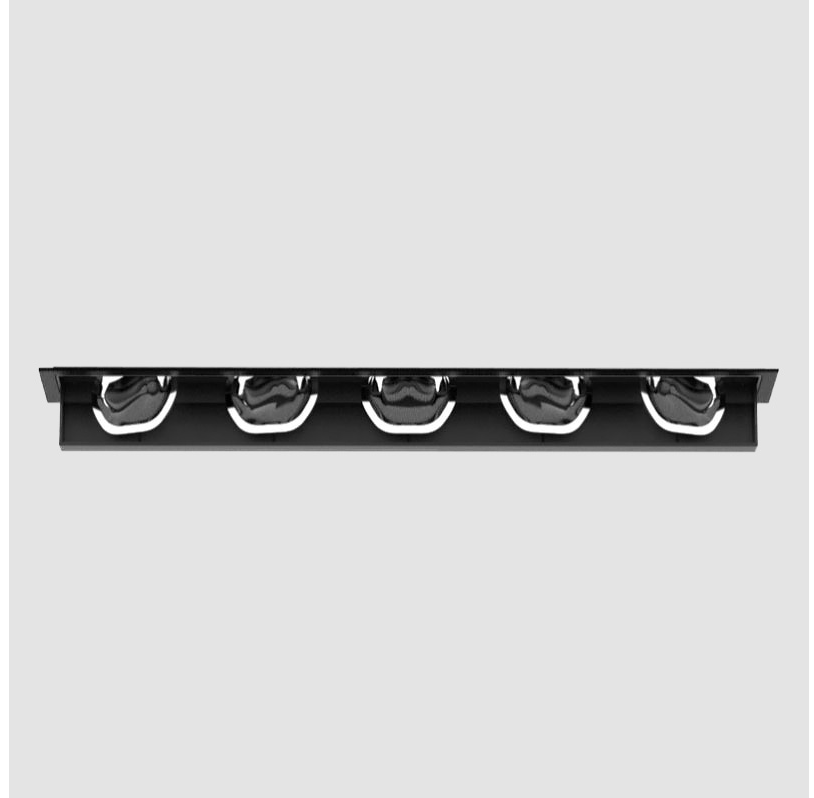

GENERAL

Series: Magiq Wallwash
Brand: Prolicht
Division: Architectural
Mounting Type: Trimless
Mounting Location: Ceiling
Subcategory: Wallwash

PHYSICAL

Shape: Rectangle
Length (mm): 267
Length (in): 10 1/2
Width (mm): 36
Width (in): 1 7/16
Height (mm): 64
Height (in): 2 1/2
Ceiling Thickness (mm): 12.5
Ceiling Thickness (in): 1/2
Min. Recessing Depth (mm): 100
Min. Recessing Depth (in): 3 15/16
Light Distribution: Asymmetric
Weight (kg): 0.943
Weight (lbs): 2.08
Holder Finish: WHI / BLK
Fixture Material: Aluminum Die Cast
Cut-out Measurements: 273mm / 10 3/4" x 42mm / 1 5/8"
Upon Request: Unique Ceiling Thickness

ELECTRICAL

Lamp Type: LED (Zhaga Standard)
Input Wattage (W): 33.4
Total Output Wattage (W): 29.6
Dimming: Tri-Mode (Non-Dimming and Phase Dimming (120Vac only) and 0-10V Dimming)
Driver Included: Yes
Driver Location: Remote
Driver Type: Constant Current - Universal
Driver Class: Class 1
Input Voltage (V): 120 - 277
Constant Current (MA): 500

LED

Number of LEDs: 5
Color Temperature (°K): 2700 / 3000 / 3500 / 4000
Max. Delivered Lumen (lm): 2145 / 2339 / 2145 / 2443
Nominal Lumen (lm): 2375 / 2590 / 2375 / 2705
CRI: >90 CRI
Lamp Life (hrs): 50000
Upon Request: Special Color Temperature

OPTICAL

Reflector: Asymmetric
Upon Request: Special Beam Angles

RATINGS AND CERTIFICATIONS

Certified By: CSA Certified to UL and CSA Standards
IP rating: IP20

100mm
3 15/16"

12 1/2 mm
1/2"

270mm x 38mm
10 5/16" x 1 1/2"